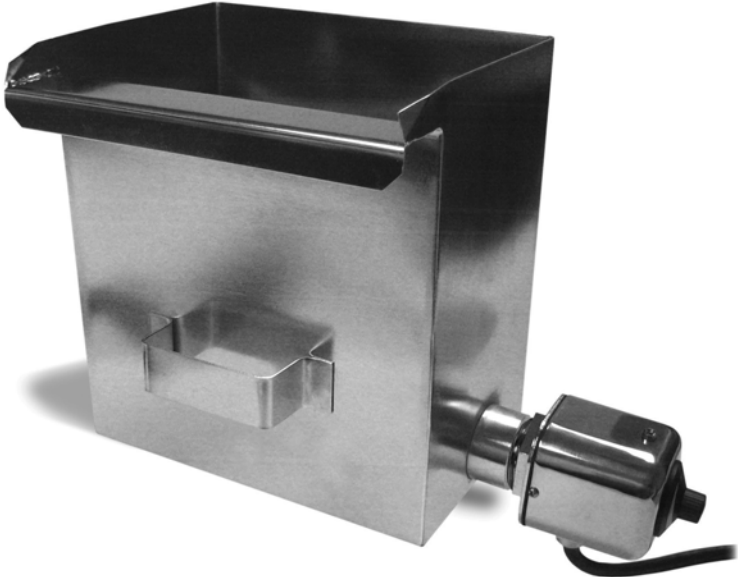

Torrey Slicer Knives (70102, 70110, 70104, 70106, 70108)

Cleaver (70301, 70302, 70303)

Cutting Board
(10230, 10231, 10232)

Magnetic Knife Rack 18"
(70281)

Heating Element (Box w/ Heater) (30028)
Sterilizer Box (30027)
Replacement Heater (30030)