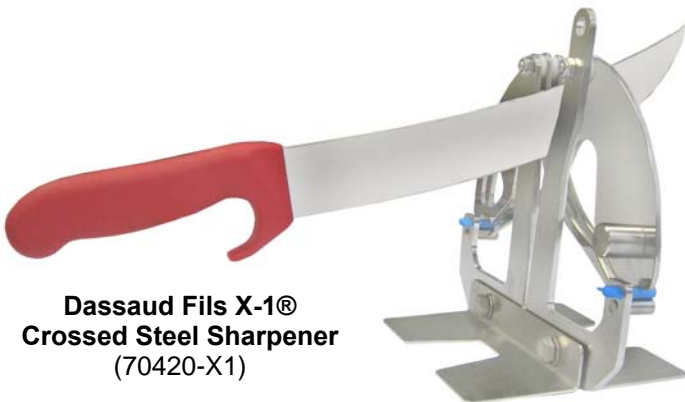

Dassaud Fils X-1®
Crossed Steel Sharpener
(70420-X1)