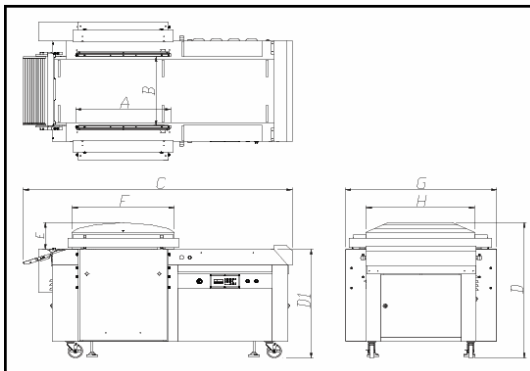

Belted Vacuum Packaging Machine

Technical Specifications

MODEL	VFB-800	VFB-1100
Chamber Size	35" (890 mm) 37" (940 mm)	53" (1346 mm) 37" (940 mm)
Chamber Depth	8" (200 mm)	12" (305 mm)
Seal Bar Length	31.5" (800 mm)	43" (1092 mm)
Distance Between Seal Bars	25" (635 mm)	33" (838 mm)
Vacuum Pump Capacity	305 m³/h (12 HP)	305 m³/h (12 HP)
Power	48 amps, 10 kW	48 amps, 10 kW
Voltage	480 V / 60 Hz / 3 Ø	480 V / 60 Hz / 3 Ø
Machine Size	82" x 49" x 40" (2083 x 1245 x 1016 mm)	139" x 52" x 53" (3531 x 1321 x 1346 mm)
Machine Weight	1320 lb (600 kg)	1980 lb (900 kg)

All specifications are subject to change without notice.

**Vacu-Fresh VFST-700 or VFST-1000
Conveyorized Auto Shrink Tunnel**

Vacu-Fresh® by MPBS Industries

Distributed by:

400